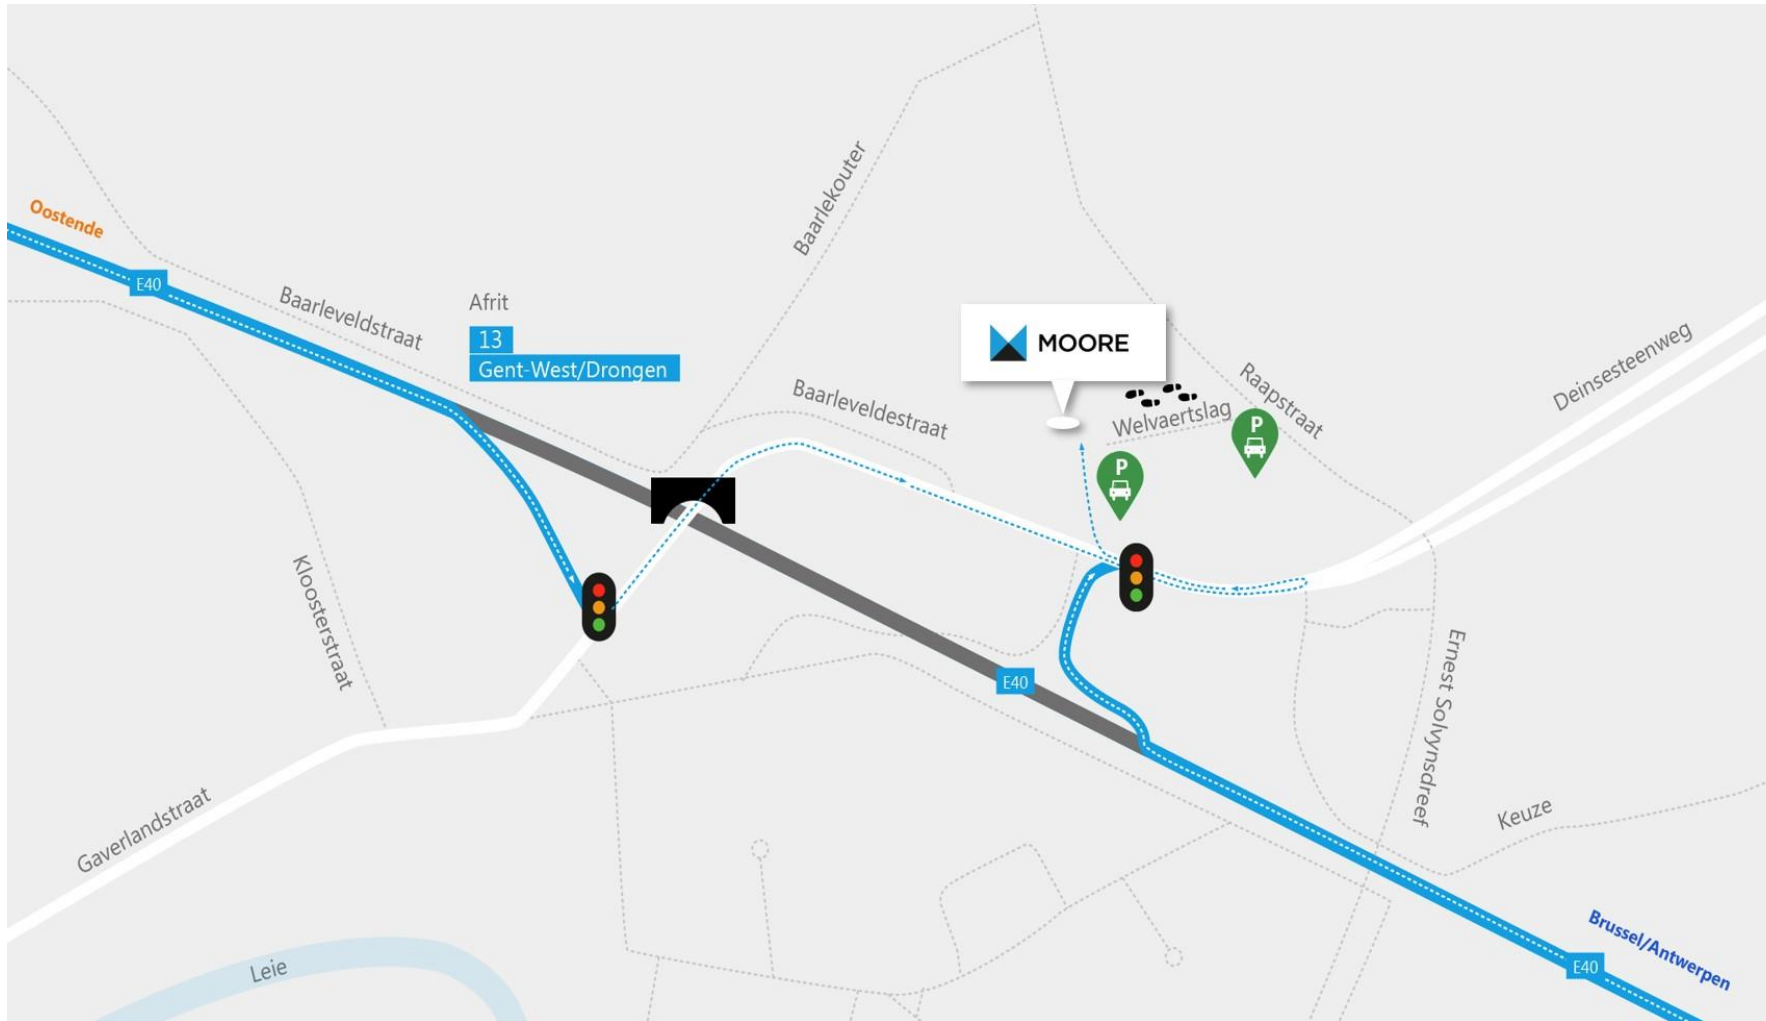

# Route description for Ghent (Drongen) key centre

You can find all our locations at <https://www.element61.be/en/contact>

### **Address**

Deinsesteenweg 114

9031 Ghent (Drogenen)

### **From Ostend**

Take the E40 towards Brussels/Bruges. After 41 km, take Exit 13 (Gent-West/Drogenen) for Deinsesteenweg.

At the end of the off-ramp, turn left at the traffic lights. Drive over the bridge.

### **From Brussels/Antwerp**

Take the E40 and get off at Exit 13 (Gent-West/Drogenen) for Deinsesteenweg.

When you get to the end of the off-ramp, you'll see our office straight ahead.

But it's best to turn right so you can turn around at the next intersection, which makes it easier to turn into the driveway.