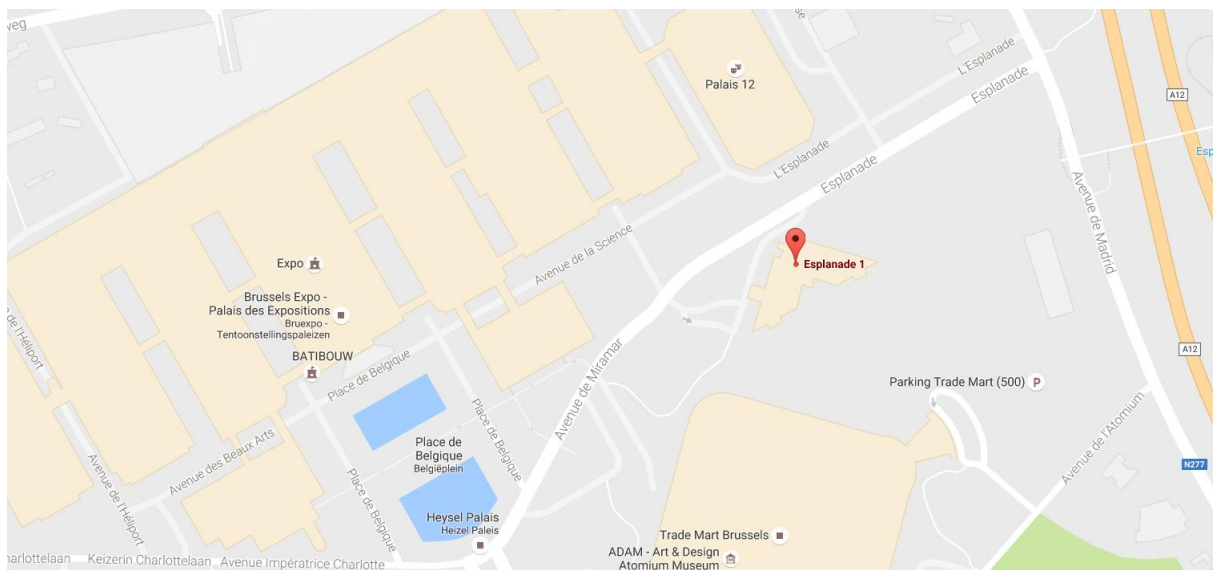

element61 – Moore Stephens Business Analytics nv

Buro & Design Center Esplanade 1, bus 96 1020 Brussel

3rd floor

You can use the visitors parking next to the Buro & Design Center building. Just drive up to the barrier, which will open automatically.

Collect a coin at the Moore Stephens Reception to pay & leave the parking.

Use the elevators to go to the Moore Stephens Reception on the 3rd floor.

Location :

Follow E19/E40/RO on Brussels Ring and Exit Strombeek-Bever to Boechoutlaan/N277 in Grimbergen. Continue on N277. Drive to Esplanade in Brussel