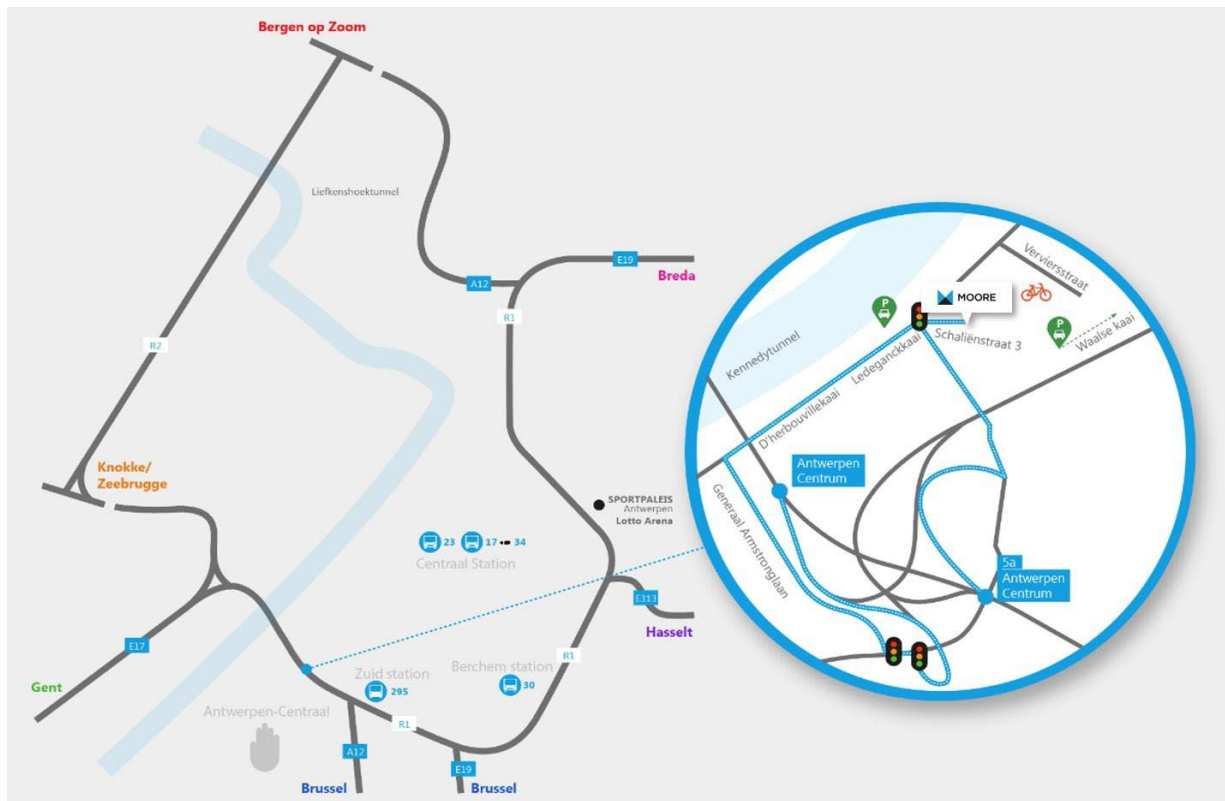

element61/Moore Antwerp Schaliënstraat 3 2000 Antwerpen

Reception on the ground floor (Moore Belgium)

Car Parking in the Q-Park Steendonk

Walsekaai 69A
2000 Antwerpen

To access the Q-Park Steendonk, set your navigation to 'Namenstraat' and turn left at the end of the street. You will see the Q-Park in front of you.

Bicycle parking:

Bicycles can be parked in the courtyard. Entrance from Verviersstraat.

Location :

From Breda

Drive into Belgium on the E19. On the Antwerp Ring Road, drive towards Ghent (E17), then take Exit 5a - Antwerpen Centrum (Antwerp City Centre) and follow the signs for 'Schelde'. At the end of the off-ramp, turn left and follow this road to Scheldekaaien. Then turn right into De Gerlachekaai. Take the first street on the right (Schaliënstraat). Our office is on the left.

Public transport

- From Antwerp Central Station: Take Bus 23 (to Waalse Kaai, Waalse Kaai stop) or Bus 17 (to St Jansplein) and switch to Bus 34 (to Zuid).
- From Antwerp Zuid Station: take Bus 295 (to St Jansvliet, St Michielskaai stop).
- From Antwerpen-Berchem station: Take Bus 30 (to Zuid, Waterpoort stop).