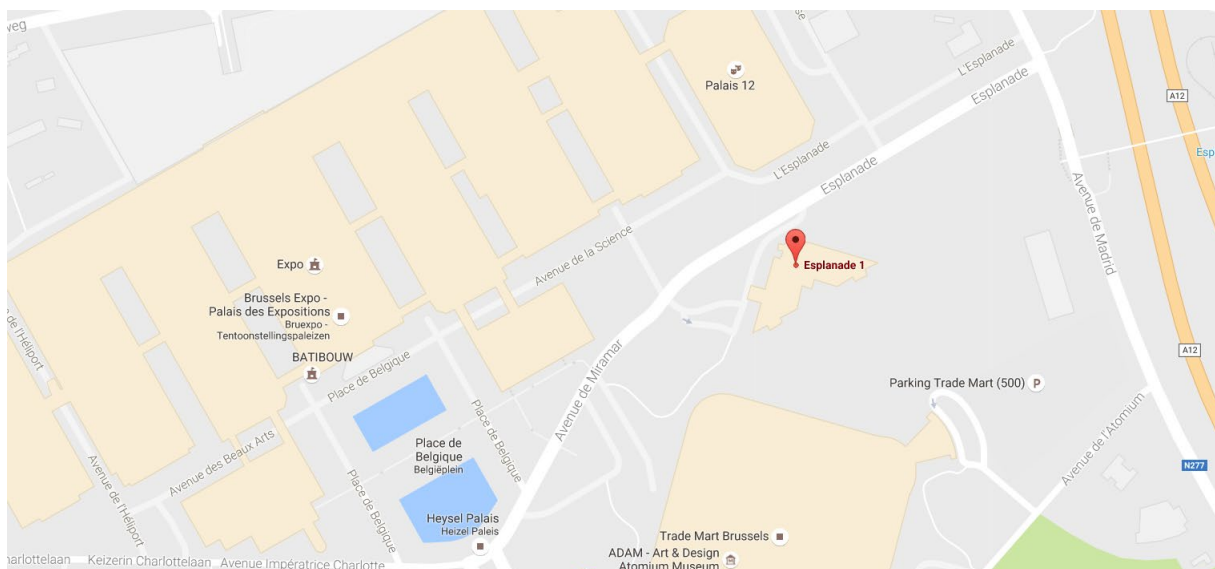

### **Buro & Design Center Esplanade 1, bus 96 1020 Brussel**

### **Offices on 1<sup>st</sup> floor Reception on the 3<sup>rd</sup> floor (Moore Belgium)**

You can use the visitors' parking next to the Buro & Design Center building.  
Just drive up to the barrier, which will open automatically.

#### Location :

**Follow E19/E40/RO on Brussels Ring and Exit Strombeek-Bever to Boechoutlaan/N277 in Grimbergen. Continue on N277. Drive to Esplanade in Brussel**

**In case of last minute changes :**

**Reception Moore Brussels**