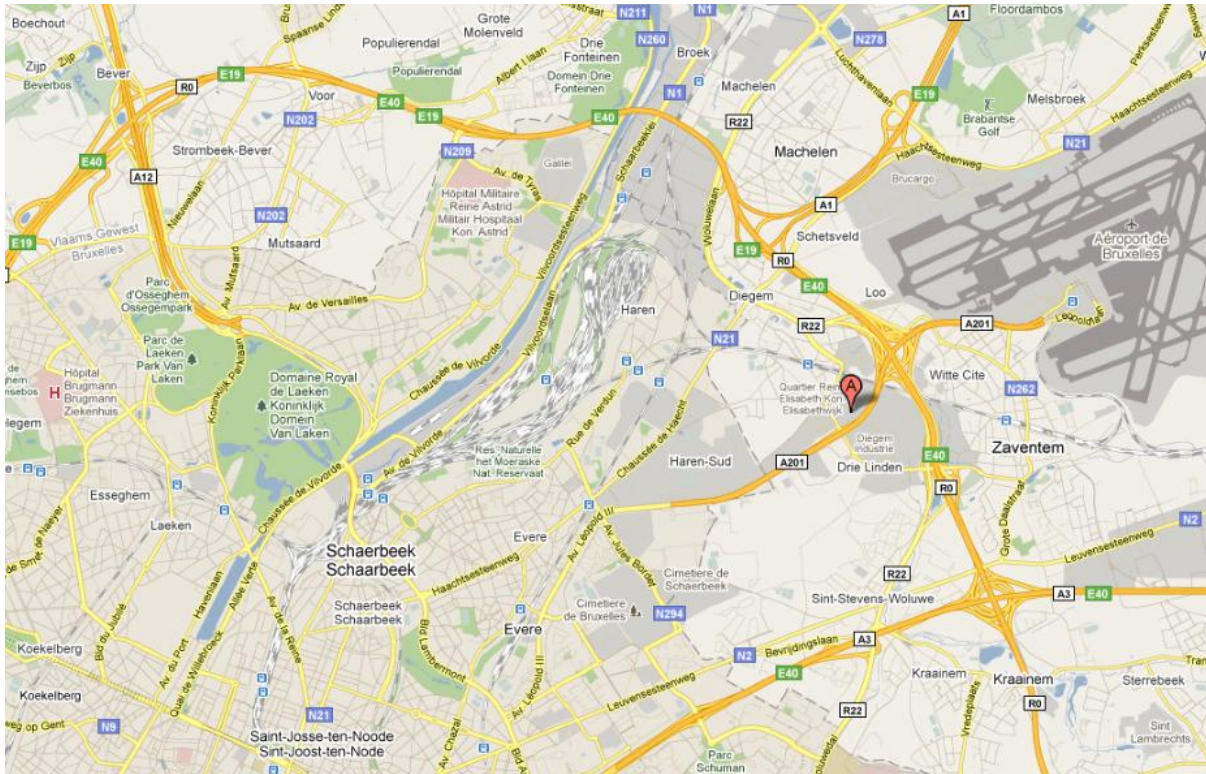

Exit Diegem on Brussels Ring

In case of last minute changes :

Stijn Vermeulen
mobile: +32 477 788 033

Toon Puissant
mobile: +32 475 47 43 49

Ann Jacobs - Office Management
mobile: +32 478 73 14 80

Thierry Helderweirt
mobile: +32 476 667 666