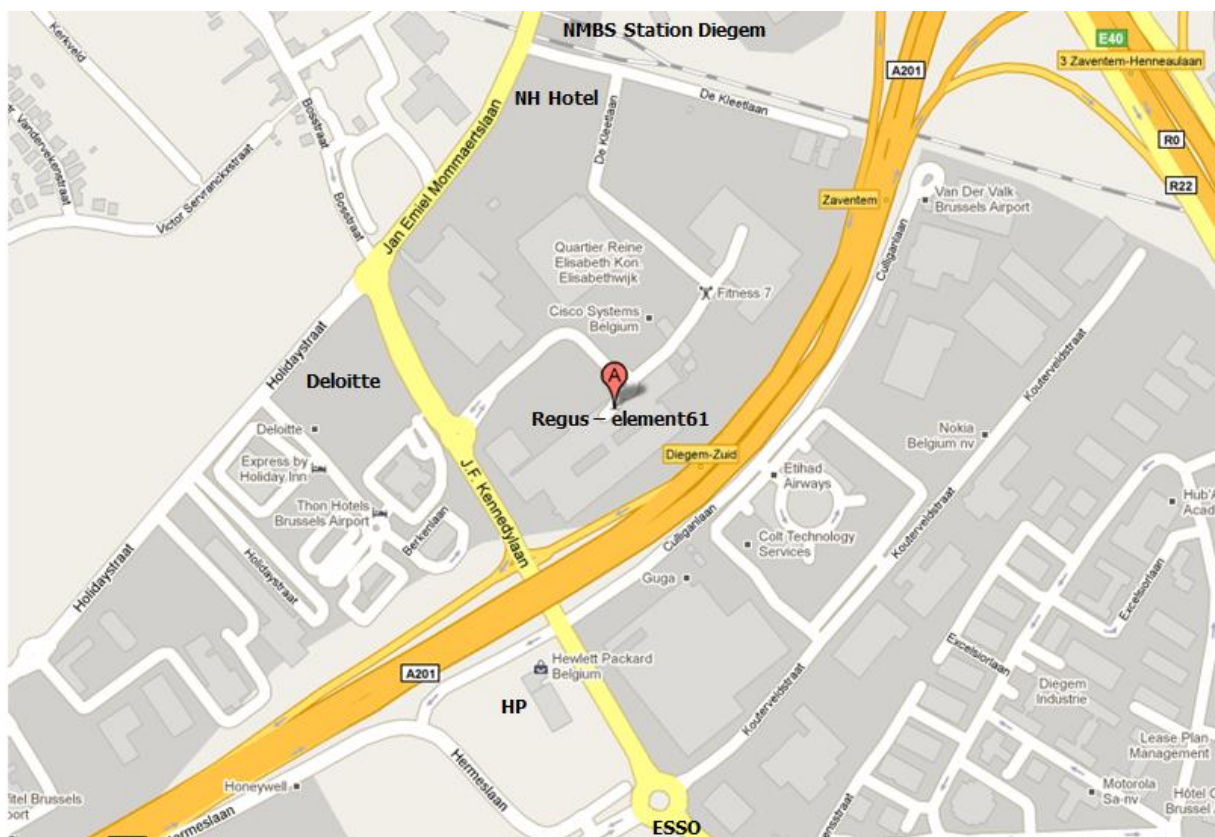

Regus Building, Pegasuslaan 5, 1831 Diegem element61 - 2nd floor

You can use the visitors parking in front of the building.
In case the parking is full (often the case), drive by the ground floor parking, leaving the building to your left. There is an **underground parking** (under the building). Ring the bell and announce you are visiting element61. Typically **-2** is easiest for Parking. Use the elevator to go to the reception on the ground floor.

Location within Pegasus Park, Diegem